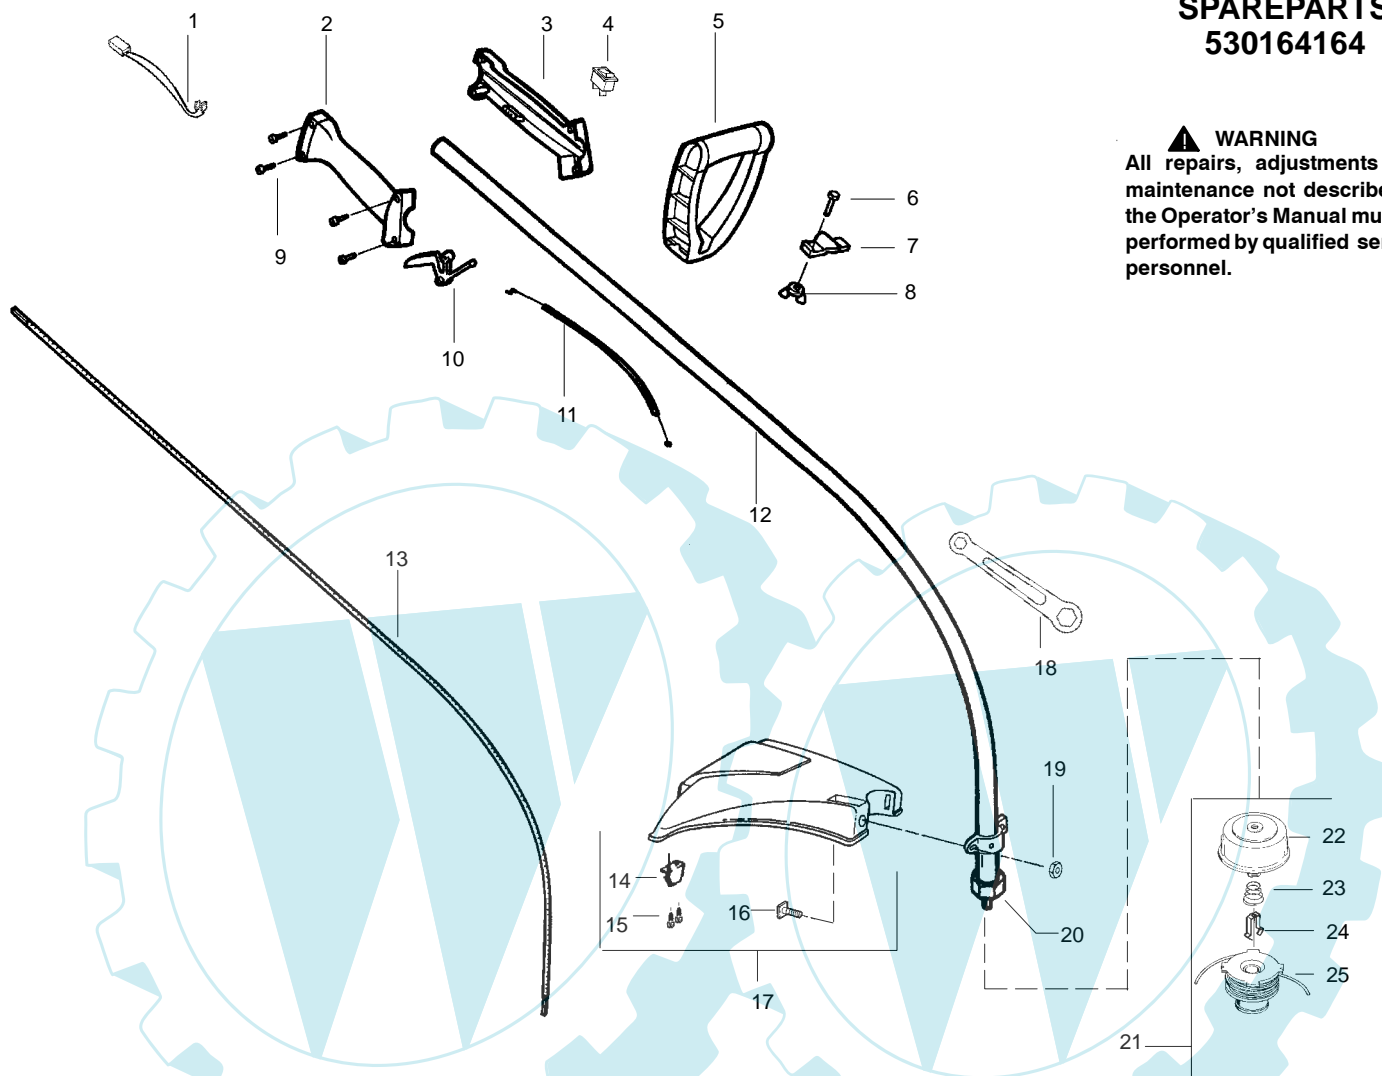

**SPAREPARTS  
530164164****▲ WARNING**

All repairs, adjustments and maintenance not described in the Operator's Manual must be performed by qualified service personnel.

Ref.	Part No.	Description	Ref.	Part No.	Description
1.	530054183	Ass'y. - Wire	17.	530071683	Kit - Shield Ass'y. (Incl. 14, 15, 16, 18 & 19)
2.	530069888	Kit - Throttle Hsg. (Right)	18.	530056401	Wrench
3.	530095382	Throttle Hsg. (Left)	19.	530015197	Nut
4.	530069572	Kit - Switch	20.	530095563	Dust cup
5.	530038708	Assist Handle	21.	530095846	Cutting Head (Incl. 22 - 25)
6.	530015820	Bolt	22.	530095776	Hub Ass'y.
7.	530094742	Clamp - Handle	23.	530053241	Spring - Compression
8.	530016152	Wingnut	24.	530401957	Clip - Retainer
9.	530016273	Screw - Throttle Hsg.	25.	530095845	Spool w/Line
10.	530038682	Trigger			
11.	530036744	Assy - Throttle Cable			
12.	530071312	Kit - Drive Shaft Hsg. Ass'y			
13.	530095242	Drive Shaft - Flex			
14.	530052286	Line Limiter			
15.	530015886	Screw - Line Limiter			
16.	530015820	Bolt			
					Not Shown
					Operator Manual
					Russia
					Scan
					Euro
					530150303-01 Decal - Shaft Warning