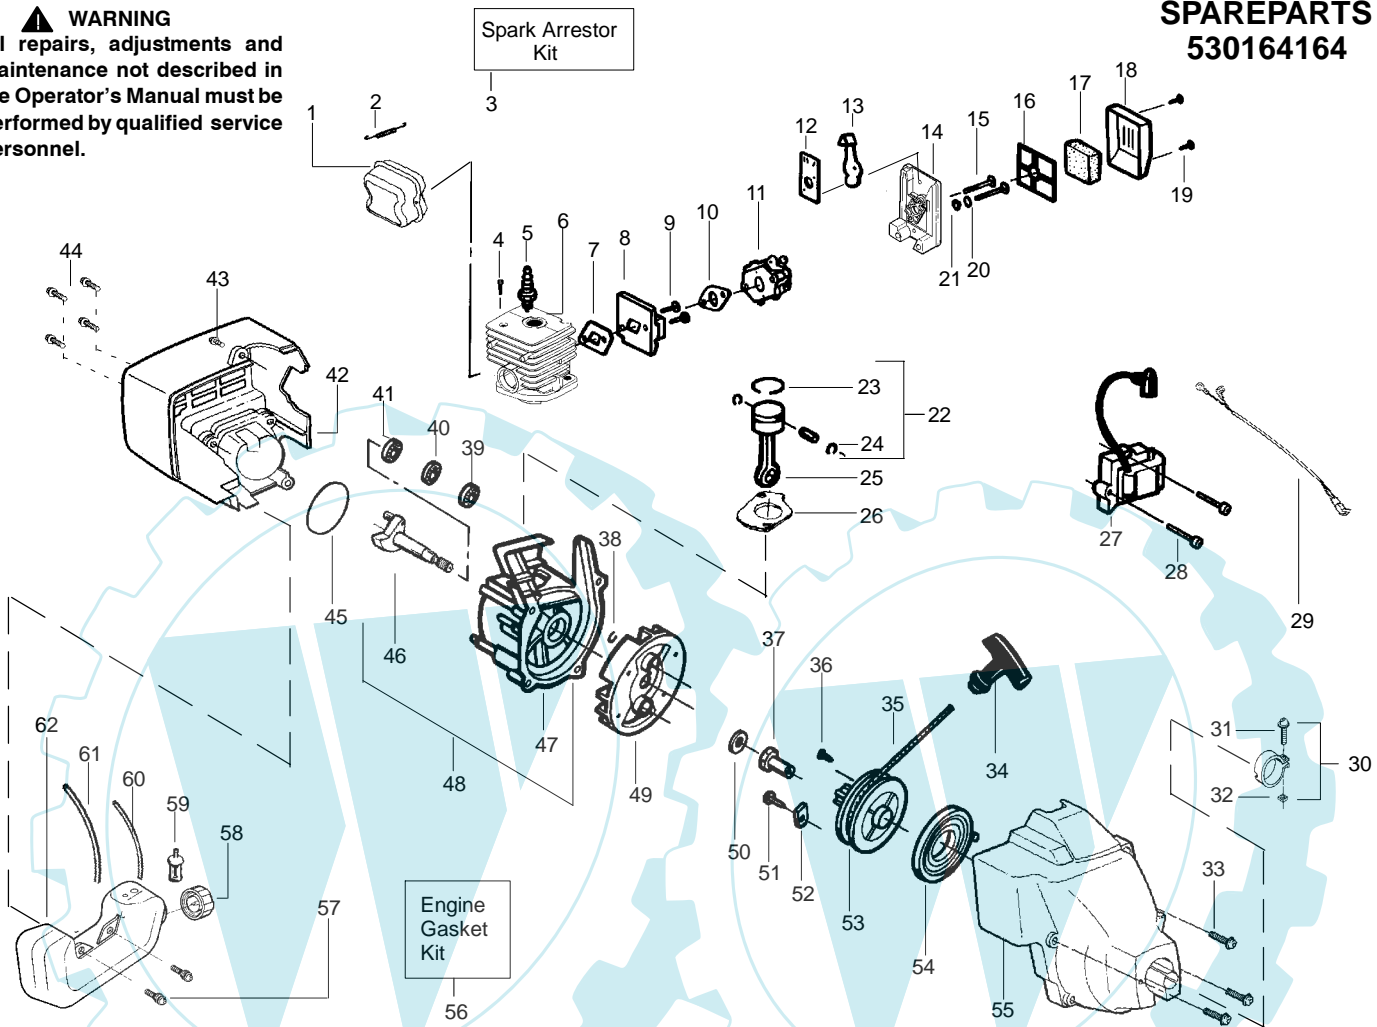

SPAREPARTS 530164164

⚠ WARNING
All repairs, adjustments and maintenance not described in the Operator's Manual must be performed by qualified service personnel.

Ref.	Part No.	Description	Ref.	Part No.	Description	Ref.	Part No.	Description
1.	530069660	Kit - Muffler (incl. 2)	23.	530055120	Ring-Piston	45.	530071363	O-Ring-C'case (kit)
2.	530042088	Spring-Muffler	24.	530015162	Retainer-Piston Pin	46.	530054753	Assy-Crankshaft
3.	530071391	Kit-Spark Arrestor	25.	530069945	Assy-Connecting Rod	47.	530071627	Kit-Crankcase (Incl. 39-41)
4.	530015953	Screw-Cylinder	26.	530071363	Gasket-Cylinder (kit)	48.	530071624	Assy-C'case & C'shaft (Incl. 38,46,47)
5.	Champion	Spark Plug (RCJ 6Y)	27.	530039163	Module-Ignition	49.	530069886	Assy-Flywheel
6.	530071359	Kit - Cylinder	28.	530016357	Screw	50.	530015828	Washer-Flat
7.	530071363	Gasket-Cyl/Carb.(kit)	29.	530049018	Assy-Switch Wire	51.	530015775	Screw
8.	530057634	Adaptor-Carb.	30.	530056365	Assy-Nose Cone Clamp (Incls. 31 & 32)	52.	530027523	Retainer
9.	530016014	Screw	31.	530016381	Screw-Nose Cone	53.	530069400	Kit-Starter Pulley (Incl. 36)
10.	530071363	Gasket-Carb.(kit)	32.	530016382	Nut-Nose Cone	54.	530042085	Spring-Starter
11.	530071630	Kit - Carburetor Ass'y (C1U-W7D)	33.	530015810	Screw	55.	530071677	Assy-Fan Hsg.
12.	530038747	Plate-Choke Mounting	34.	530027569	Handle-Starter	56.	530071363	Kit-Engine Gasket (Incl. 7,10,26,45)
13.	530038686	Shutter-Choke	35.	530069232	Kit - Rope	57.	530016379	Retainer-Fuel Tank
14.	530052431	Box-Air	36.	530016392	Screw	58.	530014347	Assy-Fuel Cap w/ret.
15.	530016393	Screw	37.	530038604	Coupling-Drive	59.	530095646	Assy-Fuel Pickup
16.	530036569	Plate - Filter Support	38.	530015941	Retain. Ring-C'shaft	60.	530069247	Kit-Fuel Line (Small)
17.	530036575	Foam-Air Filter	39.	530055728	Bearing-Outer	61.	530069216	Kit-Fuel Line (Large)
18.	530036568	Cover-Air Filter	40.	530019264	Seal-C'case	62.	530049296	Assy-Fuel Tank (Incl. cap, fuel line, filter)
19.	530016349	Screw	41.	530032125	Bearing-Inner			
20.	530015852	Spacer-Choke	42.	530057026	Shroud-Rear			
21.	530015254	Washer	43.	530015934	Screw			
22.	530071833	Kit - Piston (Incl. 23, 24 & Pin)	44.	530015810	Screw			

✓ = NEW PART NUMBER FOR THIS IPL

* = REFER TO THE SERVICE REFERENCE INDICATED FOR MORE INFORMATION. (LOCATED AT END OF IPL)